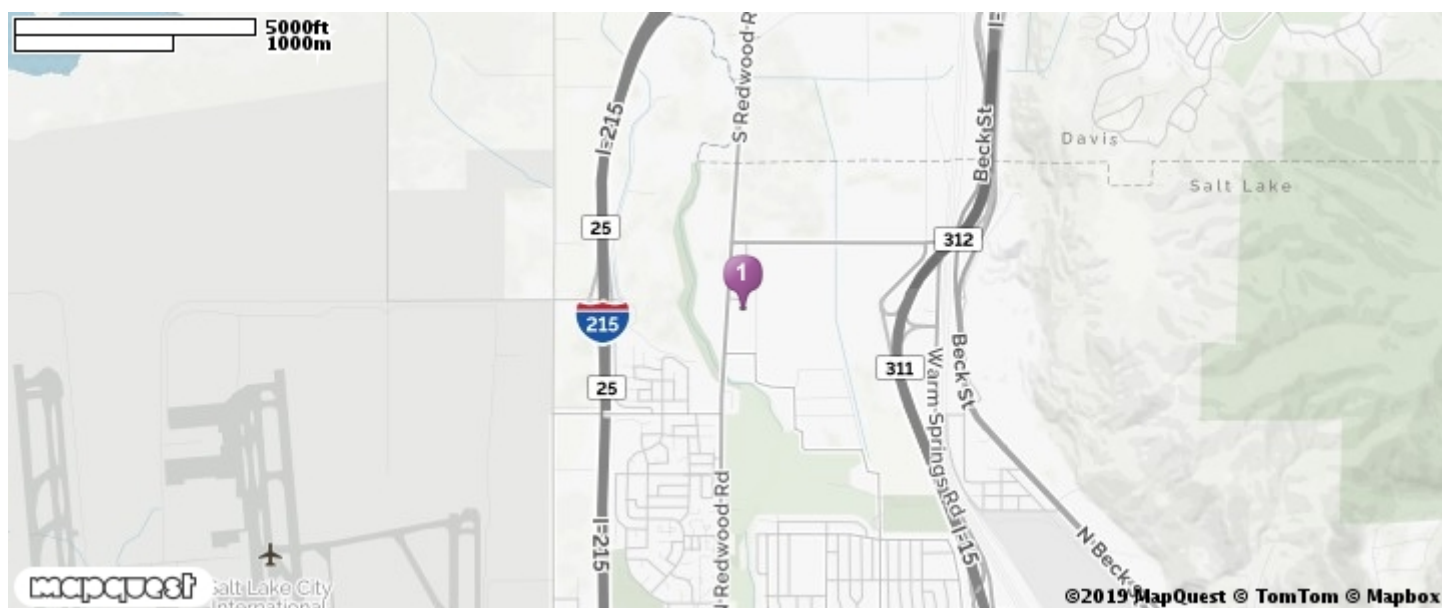

Polaris RZR Turbo S - Rear Window - Red

2050 N Redwood Road Salt Lake City, UT 84116

40.8123082160804, -111.93851721608

RZR Windjammer-MotoRoof WindJammer is a mesh dust barrier designed to quickly attach to your Polaris RZR Turbo S. The Razorshade Windjammer is an excellent quick attach barrier that helps to greatly reduce dust rolling back into the cab of your vehicle. You also gain an additional 80 percent shade factor for the rear of the vehicle. Additional information: Weight 2 lbs, Material Motomesh

Color Red, Make Polaris, Model RZR Turbo S, RZR XP Turbo S, Year 2018, 2019, Trim 2 Door, 4 Door

Overview

Purpose: Sale	Type of PowerSport: Accessories	State: Utah
City: Salt Lake City	Zip code: 84116	Sale price: \$125
Ownership: Owner		