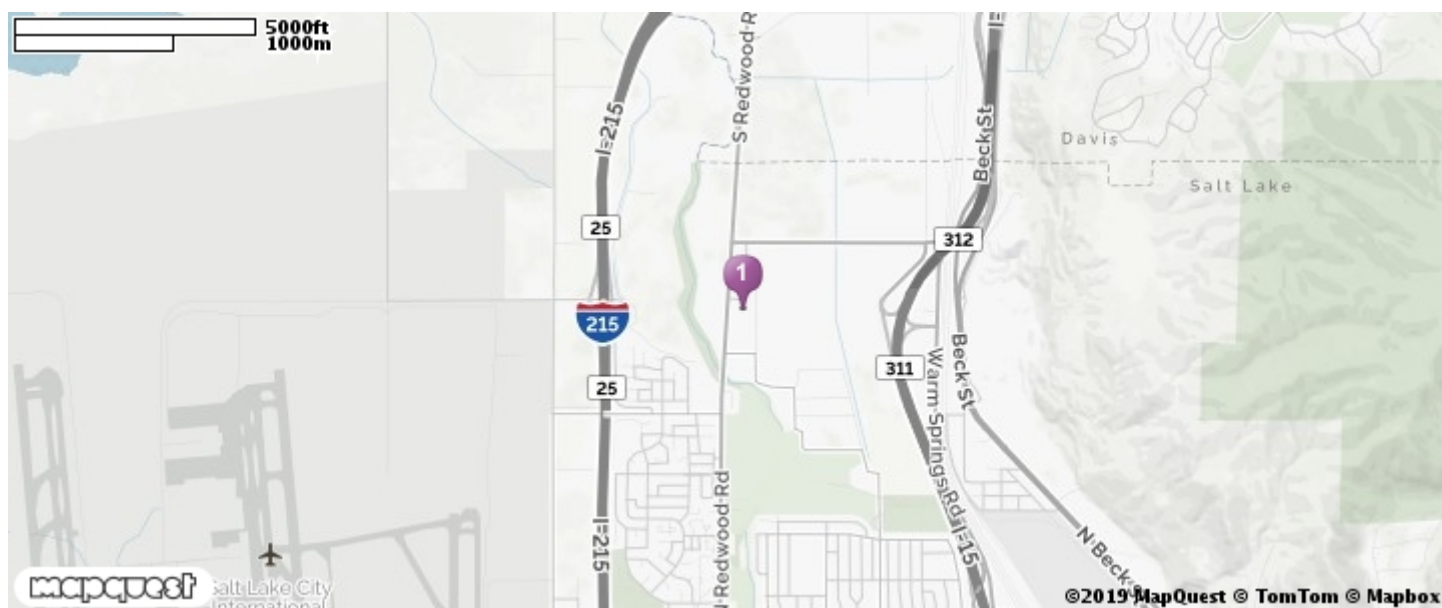

# Polaris RZR Turbo S - Rear Window - Red

2050 N Redwood Road Salt Lake City, UT 84116

40.8123082160804, -111.93851721608

RZR Windjammer-MotoRoof WindJammer is a mesh dust barrier designed to quickly attach to your Polaris RZR Turbo S. The Razorshade Windjammer is an excellent quick attach barrier that helps to greatly reduce dust rolling back into the cab of your vehicle. You also gain an additional 80 percent shade factor for the rear of the vehicle. Additional information: Weight 2 lbs, Material Motomesh

## Overview

Purpose: Sale	Type of PowerSport: Accessories	State: Utah
City: Salt Lake City	Zip code: 84116	Sale price: \$125
Ownership: Owner		